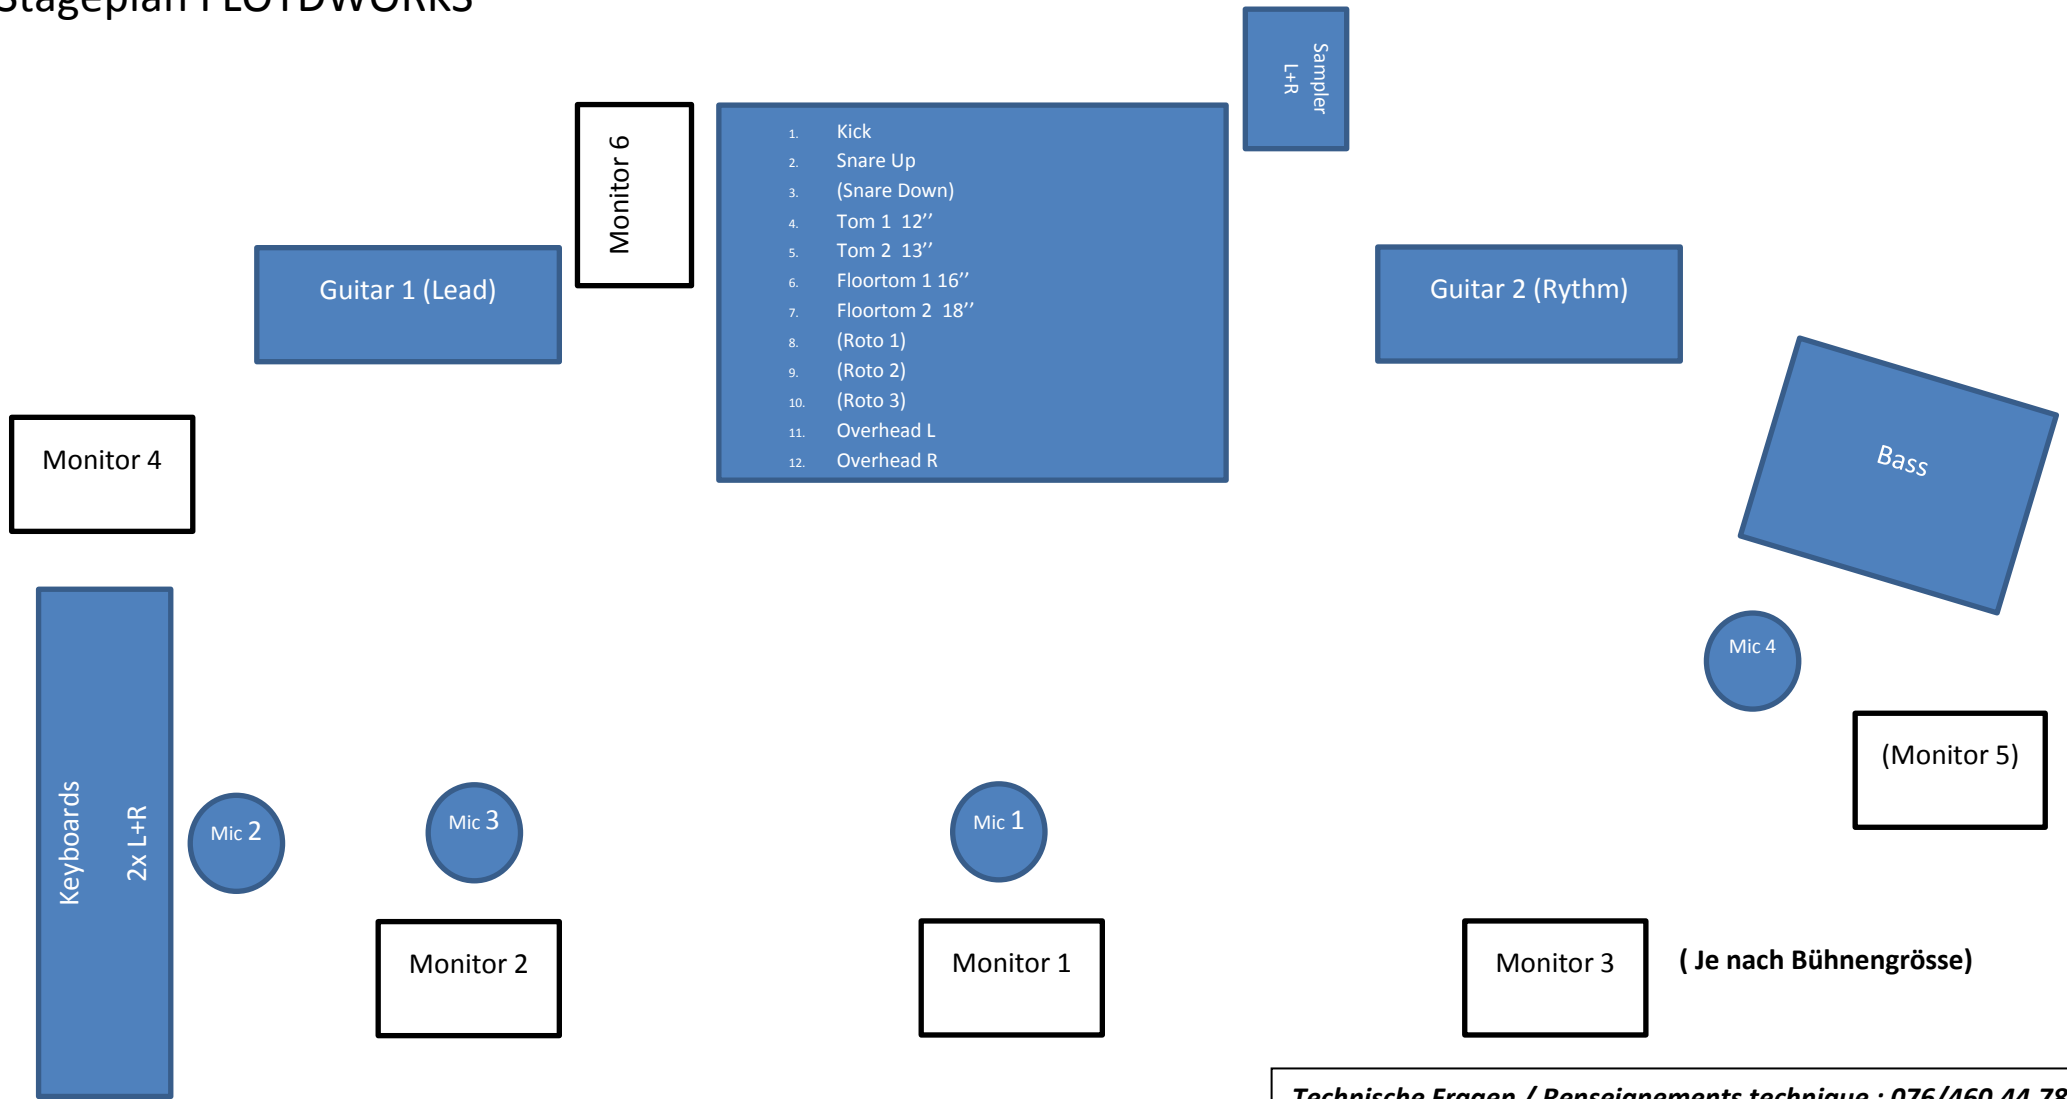

Stageplan FLOYDWORKS

Technische Fragen / Renseignements technique : 076/460.44.78

Input										Output									
1	Kick	6	Floortom 1 16"	11	OH L	16	Sampler R	21	Bass	26	31	Keyboard 2L	1	Monitor 1 (Vocal 1)	6	Monitor 6 (Drums)	11		
2	Snare Up	7	Floortom 2 18"	12	OH R	17	Vocal 1	22	Guitar Lead	27	32	Keyboard 2R	2	Monitor 2 (Lead Guitar)	7		12		
3	(Snare Down)	8	(Rototom 1)	13		18	Vocal 2	23	Guitar Rythme	28			3	Monitor 3 (Rythme Guitar)	8		13		
4	Tom 1 12"	9	(Rototom 2)	14		19	Vocal 3	24	Guitar accoust	29	Keyboard 1L		4	Monitor 4 (Keyboard)	9		14		
5	Tom 2 13"	10	(Rototom 3)	15	Sampler L	20	Vocal 4	25		30	Keyboard 1R		5	(Monitor 5 (Bass))	10		15		